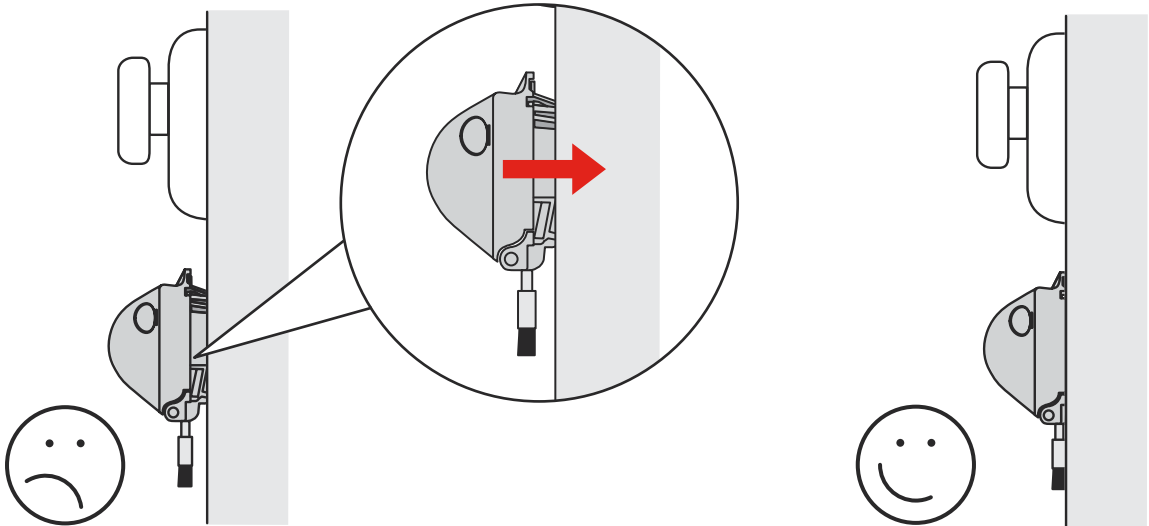

Solar Powered Skylight Blind

For VELUX[®] Roof Windows, RoofLITE[®], Dakstra[®] & DAKEA[®]

Instructions / Anleitung / Istruzioni / Pokyny / Instruktionser / Instructies

1

2

3

4

5