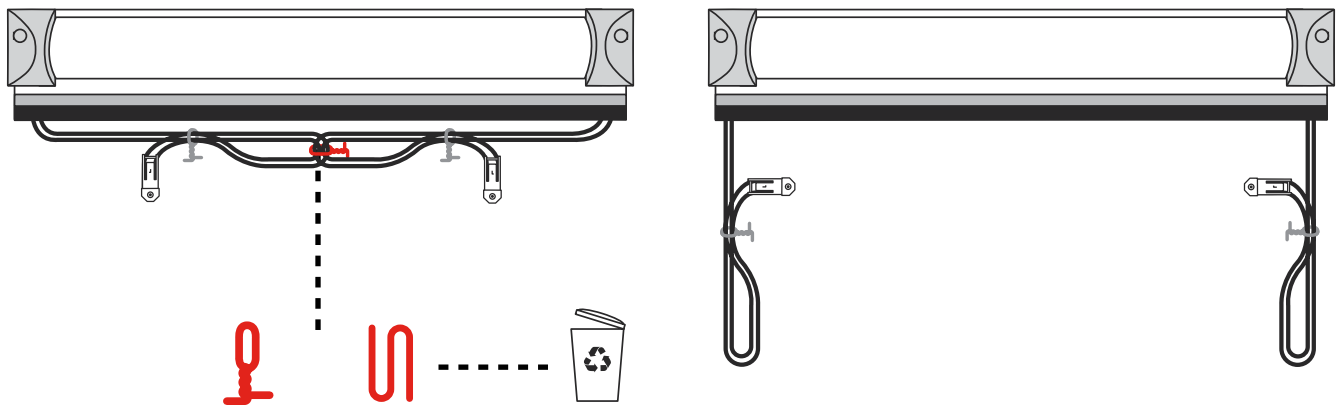

Solar Powered Skylight Blind

For VELUX[®] Roof Windows, RoofLITE[®], Dakstra[®] & DAKEA[®]

Instructions / Anleitung / Istruzioni / Pokyny / Instruktionser / Instructies

1

2

3

4

5