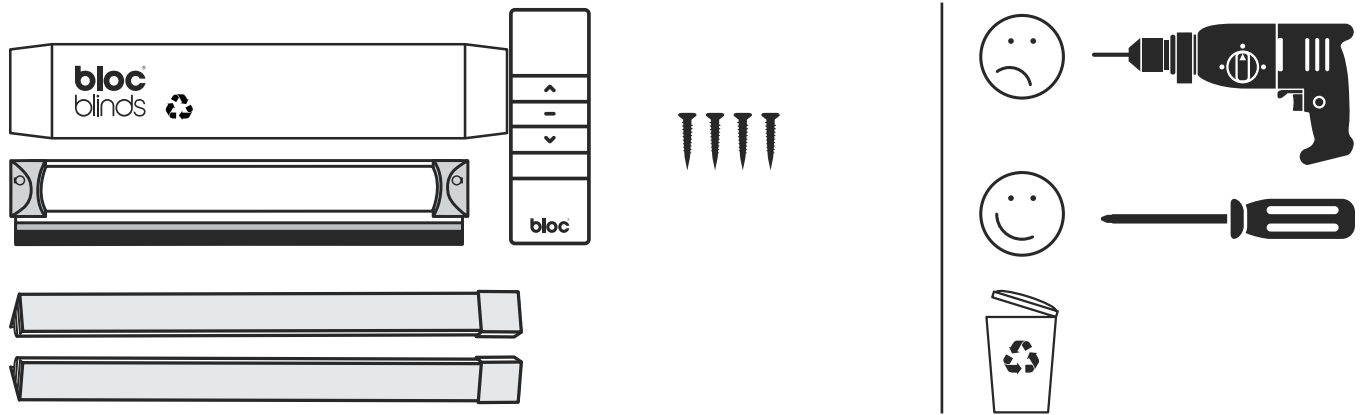

Solar Powered Skylight Blind

For VELUX[®] Roof Windows, RoofLITE[®], Dakstra[®] & DAKEA[®]

Instructions / Anleitung / Istruzioni / Pokyny / Instruktionser / Instructies

1

2

3

4

5