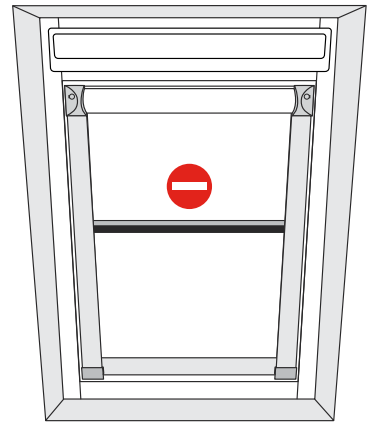

13

0800 107 5535

Our Product Range:

- Fabric Changing Roller
- Premium Fabric Changing Roller
- Premium Skylight
- Skylight
- Zebra
- BlocOut

1

2

3